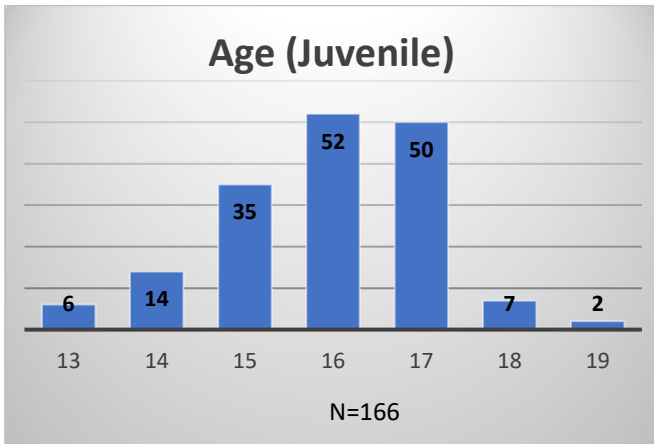

Daily Data Dashboard – October 3, 2023
Demographics for JTDC Population
Tuesday Morning Midnight Count

Total # of probation Involved youth¹: 1,290

¹ Probation Active: Any youth who is pending sentencing with an active social history, has been formally placed on probation or supervision with Cook County Juvenile Probation on the date of the report.
 *Age, Gender and Race for Criminal Court population (N=1) is not represented in this report.
 Data sources: cFive Supervisor – Probation Population and RMIS – JTDC Population

Daily Data Dashboard – October 3, 2023
Demographics for JTDC Population
Tuesday Morning Midnight Count