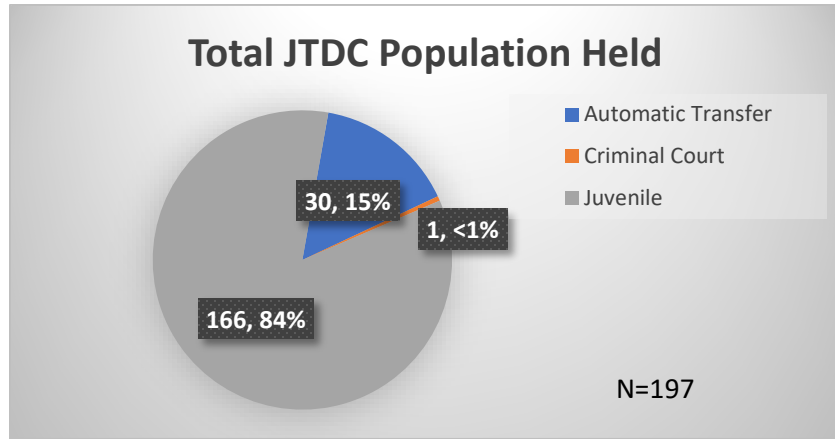

Daily Data Dashboard – October 3, 2023
Demographics for JTDC Population
Tuesday Morning Midnight Count

Total # of probation Involved youth¹: 1,290

¹ Probation Active: Any youth who is pending sentencing with an active social history, has been formally placed on probation or supervision with Cook County Juvenile Probation on the date of the report.
 *Age, Gender and Race for Criminal Court population (N=1) is not represented in this report.
 Data sources: cFive Supervisor – Probation Population and RMIS – JTDC Population

Daily Data Dashboard – October 3, 2023
Demographics for JTDC Population
Tuesday Morning Midnight Count