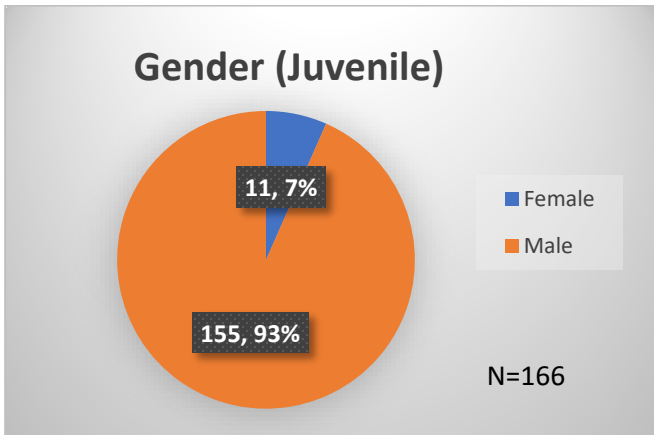

Daily Data Dashboard – October 3, 2023
Demographics for JTDC Population
Tuesday Morning Midnight Count

Total # of probation Involved youth¹: 1,290

¹ Probation Active: Any youth who is pending sentencing with an active social history, has been formally placed on probation or supervision with Cook County Juvenile Probation on the date of the report.
 *Age, Gender and Race for Criminal Court population (N=1) is not represented in this report.
 Data sources: cFive Supervisor – Probation Population and RMIS – JTDC Population