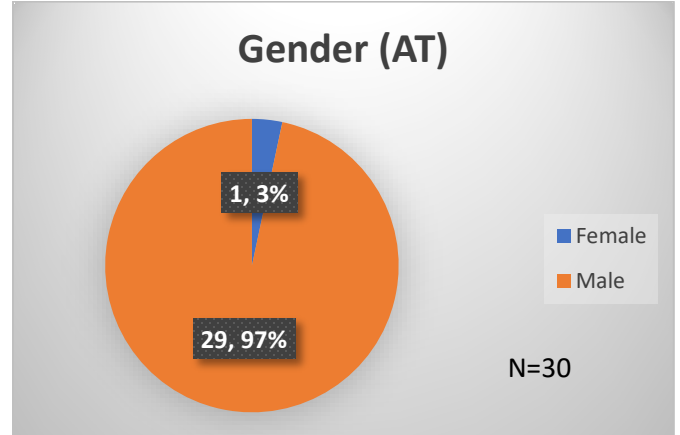

Daily Data Dashboard – October 3, 2023
Demographics for JTDC Population
Tuesday Morning Midnight Count

Total # of probation Involved youth¹: 1,290

¹ Probation Active: Any youth who is pending sentencing with an active social history, has been formally placed on probation or supervision with Cook County Juvenile Probation on the date of the report.
 *Age, Gender and Race for Criminal Court population (N=1) is not represented in this report.
 Data sources: cFive Supervisor – Probation Population and RMIS – JTDC Population