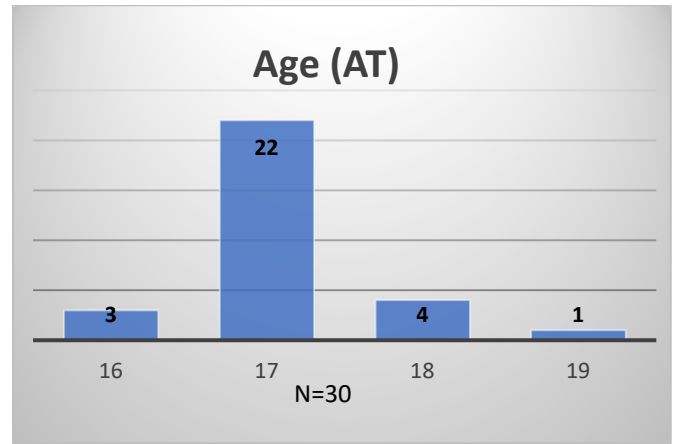

Daily Data Dashboard – October 3, 2023
Demographics for JTDC Population
Tuesday Morning Midnight Count

Total # of probation Involved youth¹: 1,290

¹ Probation Active: Any youth who is pending sentencing with an active social history, has been formally placed on probation or supervision with Cook County Juvenile Probation on the date of the report.
 *Age, Gender and Race for Criminal Court population (N=1) is not represented in this report.
 Data sources: cFive Supervisor – Probation Population and RMIS – JTDC Population

Daily Data Dashboard – October 3, 2023
Demographics for JTDC Population
Tuesday Morning Midnight Count